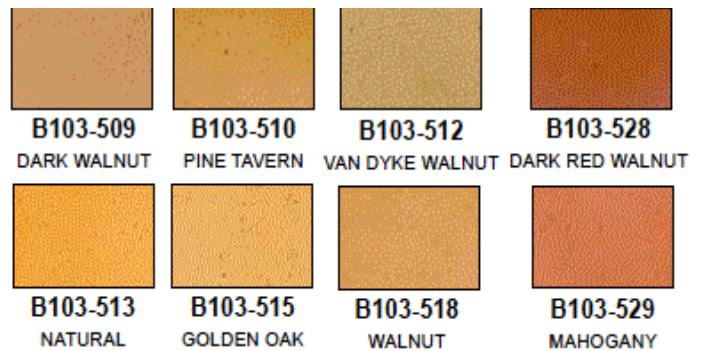

Net 13 fluid oz. per can.

CAT#	COLOR
B-F826	Black Flat
B-G826	Black Gloss
B-S826	Black Satin
B-0878	Van Dyke Brown
B-0858	Cherry
B-L854	Fruitwood Light
B-0832	Brown Mahogany
B-0831	Dark Mahogany
B-0829	Medium Mahogany
B-0873	Red Mahogany
B-0892	Maple
B-0813	Natural
B-0815	Golden Oak
B-0822	Medium Oak
B-0818	Burnt Umber
B-0817	Raw Umber
B-0809	Dark American Walnut
B-0850	Extra Dark Walnut
B-0853	Medium Brown Walnut
B-G804	White Gloss

(New Products)

B-0320	Scratch Off Furniture Polish - Natural
B-0381	Scratch Off Furniture Polish - Mahogany
B-0267	Scratch Off Furniture Polish - Darkk Walnut
B-1203	Guitar Toner Lacquer - Deep Red

AEROSOLS - MASTER TONER

CAT#	COLOR
B-529	Mahogany
B-513	Natural
B-515	Golden Oak
B-510	Tavern Pine
B-518	Walnut
B-509	Dark Walnut
B-528	Dark Red Walnut
B-512	Van Dyke Walnut

These low fade dye based spray lacquers are formulated with the highest grade lacquers and solvents along with a unique flow-out system. Provides smooth even coating with no overspray and no need to rub out.

13 fluid oz. per can.

SCRATCH FIX

These felt tip, marker type scratch removers do the job right the first time in repairing minor scratches to a finish. Available in 5 popular colors.

SF1201	Light Brown
SF1202	Dark Brown
SF1203	Black Brown
SF1204	Red Brown
SF1205	Med Brown